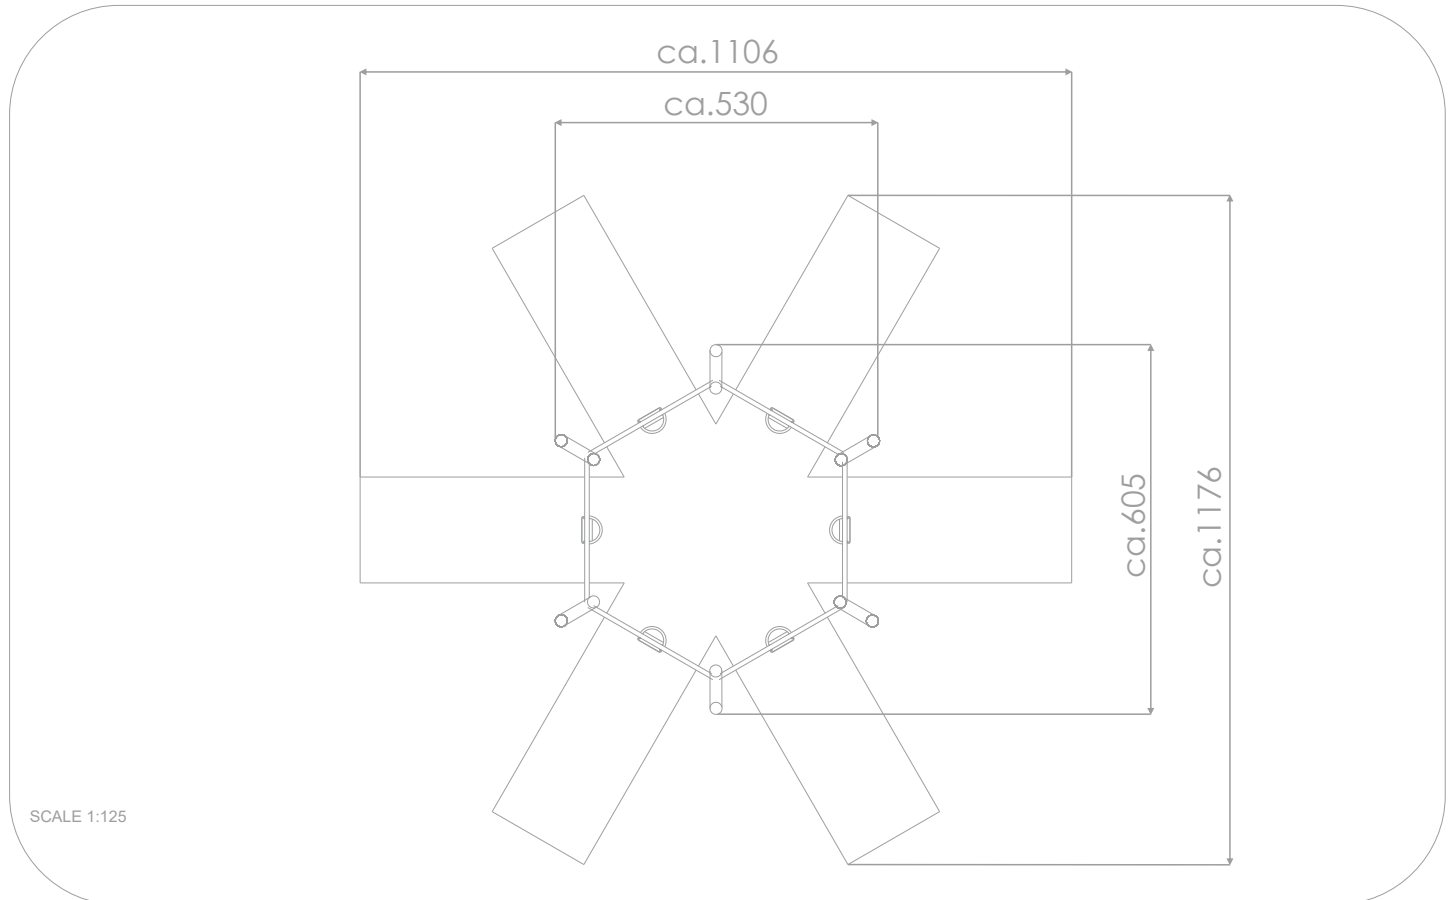

MATERIALS:

NATURAL ROBINIA WOOD

BACK SUPPORT OF THE SEAT WITH STEEL CONSTRUCTION COVERED WITH SOFT POLYURETHANE. ENDINGS MADE OF POLYAMIDE