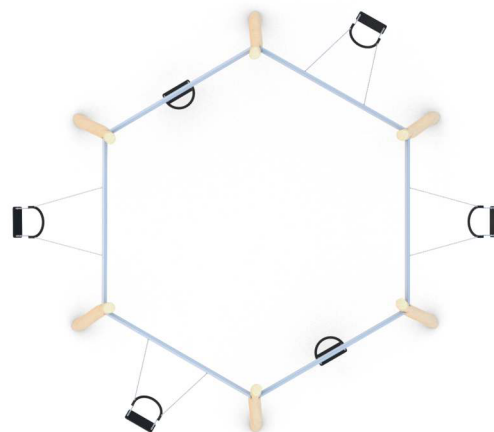

ATTESTED 6 MM STAINLESS STEEL CHAINS

SOLID CONSTRUCTION MADE OF BLACKSTEEL S235JR, CLEANED IN THE SANDBLASTING PROCESS

OPTIONAL:

SAFETY SEAT MADE OF ALUMINUM AND STAINLESS STEEL COVERED WITH SOFT POLYURETHANE